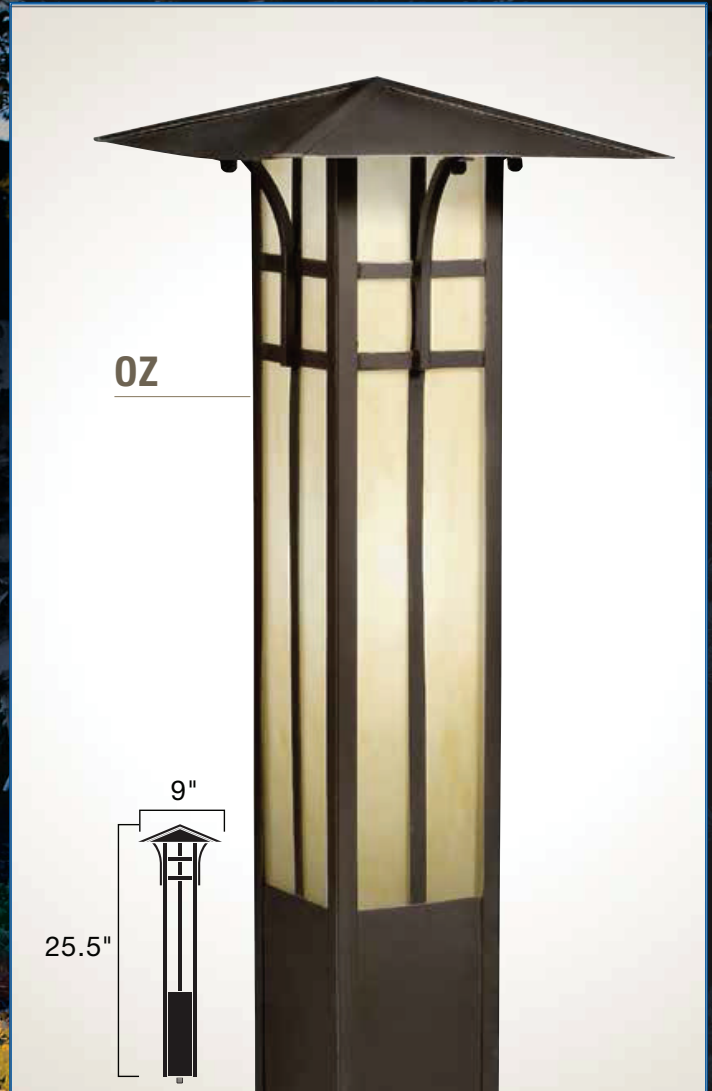

MISSION BOLLARD

The broad roof indicative of mission styling is blended into a garden bollard with honey beige glass.

15458 OZ - Old Bronze®

Brass with honey beige glass

12V T5 wedge base socket 

11.6-W(VA) 912X (17023) (qty 2)
Xenon light source
Power usage at 12V AC input
VA MAX: 16.25-W(VA)

16.25-W(VA) 921X (17025)
6.5-W(VA) 918X (17022)
4-W(VA) 901X (17021) (2 required)

2W (18039-18041) see page 159
Compares up to 16W Xenon

22" of usable #18-2, SPT-1-W leads
Cable connector supplied

14" In-ground stake

Distance from Light 0' 1' 2' 3' 4' 5' 6' 7' 8'

Footcandles 0.44 1.81 1.26 0.70 0.39 0.25 0.16 0.12 0.10

**EASILY CONVERTED
TO LED WITH THE
APPROPRIATE BULB**

WT458

Enhance The Night

Hybrid Path & Spread

Let stylish design and durable construction light the way.