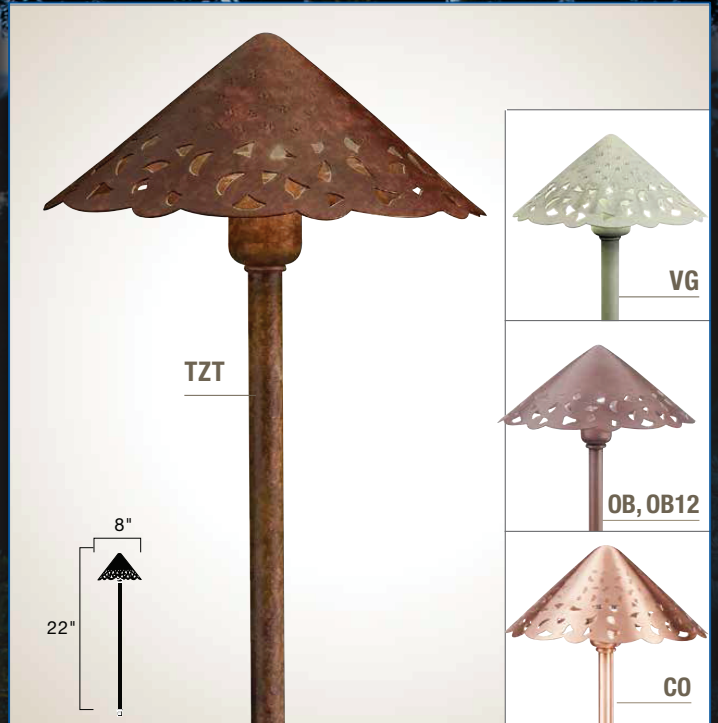

# DECORATIVE HAMMERED ROOF

Pierced shade sheds decorative patterned light over shrubs or gardens.

- 15443 CO - Unfinished Copper, Copper
- 15443 OB - Olde Brick®, Brass
- 15443 OB12 - Same as 15443OB. Bulk packed in 12 (unbreakable master)
- 15443 TZT - Textured Tannery Bronze™, Brass
- 15443 VG - Verdigris, Brass

Brass or Copper (Copper will naturally patina over time)

12V S8 wedge base socket 

24.4-W(VA) 3156K (15598 CLR) Krypton light source  
 Power usage at 12V AC input  
 VA MAX: 24.4-W(VA)

18.5-W(VA) 3155K (15599 CLR)

2W (18036-18038) see page 159  
 Compares up to 18.5W Krypton

35" of usable #18-2, SPT-1-W leads. Cable connector supplied

8" In-ground stake (Included)

15601 - Surface Mounting Flange  
 15607 - Surface Mounting Bracket

**WT443**

**EASILY CONVERTED  
 TO LED WITH THE  
 APPROPRIATE BULB**

**Hybrid Path & Spread**  
 Let stylish design and durable construction light the way.