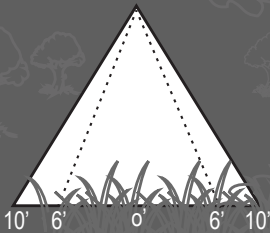

BRASS AREA LIGHT HAT

Specifications and Features:

Body: Brass area light hat, aged brass finish

Lens: Polycarbonate frosted lens with rubber gaskets

Warranty: Lifetime warranty

Diameter: 5 in. (12.7 cm)
Height: 2.5 in. (6.35 cm)
Lens Height: 2.25 in. (5.71 cm)
Lens Diameter: 1.5 in. (3.81 cm)

LandLight
Enhance The Night

WT500

**HAT ONLY, STEMS
SOLD SEPARATELY**

**EASILY CONVERTED
TO LED WITH THE
APPROPRIATE BULB**

ALSTEM12
6' to 10' Diameter

ALSTEM18
12' to 18' Diameter

ALSTEM24
14' to 20' Diameter