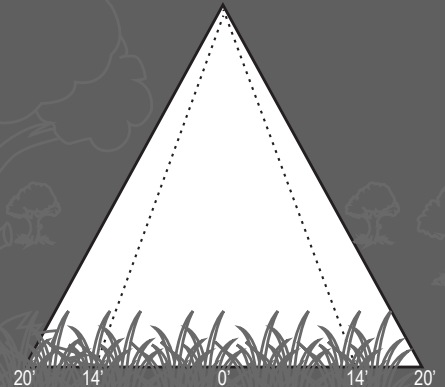

BRASS AREA LIGHT HAT

Specifications and Features:

Body: Brass area light hat, aged brass finish

Lens: Polycarbonate frosted lens with rubber gaskets

Warranty: Lifetime warranty

Diameter: 5 in. (12.7 cm)
Height: 2.5 in. (6.35 cm)
Lens Height: 2.25 in. (5.71 cm)
Lens Diameter: 1.5 in. (3.81 cm)

LandLight
Enhance The Night

WT500

**HAT ONLY, STEMS
SOLD SEPARATELY**

**EASILY CONVERTED
TO LED WITH THE
APPROPRIATE BULB**

ALSTEM12
6' to 10' Diameter

ALSTEM18
12' to 18' Diameter

ALSTEM24
14' to 20' Diameter