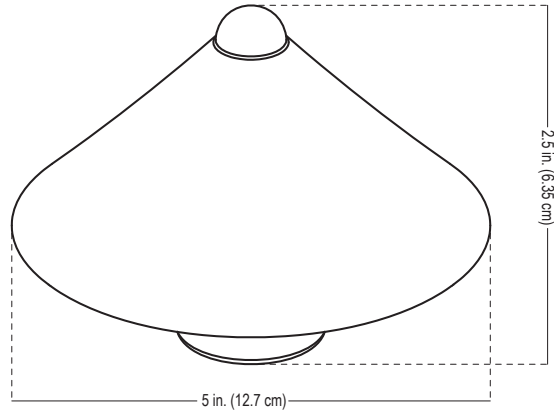

BRASS AREA LIGHT HAT

Specifications and Features:

Body: Brass area light hat, aged brass finish

Lens: Polycarbonate frosted lens with rubber gaskets

Warranty: Lifetime warranty

Diameter: 5 in. (12.7 cm)
Height: 2.5 in. (6.35 cm)
Lens Height: 2.25 in. (5.71 cm)
Lens Diameter: 1.5 in. (3.81 cm)

LandLight
Enhance The Night

WT500

**HAT ONLY, STEMS
SOLD SEPARATELY**

**EASILY CONVERTED
TO LED WITH THE
APPROPRIATE BULB**

ALSTEM12
6' to 10' Diameter

ALSTEM18
12' to 18' Diameter

ALSTEM24
14' to 20' Diameter