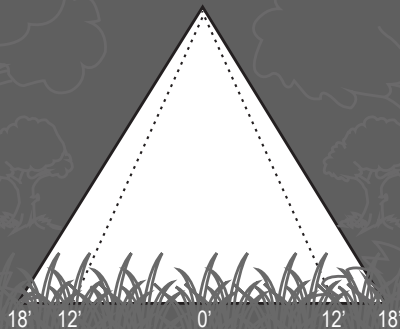

BRASS AREA LIGHT HAT

Specifications and Features:

Body: Brass area light hat, aged brass finish

Lens: Polycarbonate frosted lens with rubber gaskets

Warranty: Lifetime warranty

Diameter: 5 in. (12.7 cm)
Height: 2.5 in. (6.35 cm)
Lens Height: 2.25 in. (5.71 cm)
Lens Diameter: 1.5 in. (3.81 cm)

LandLight
Enhance The Night

WT500

**HAT ONLY, STEMS
SOLD SEPARATELY**

**EASILY CONVERTED
TO LED WITH THE
APPROPRIATE BULB**

ALSTEM12
6' to 10' Diameter

ALSTEM18
12' to 18' Diameter

ALSTEM24
14' to 20' Diameter