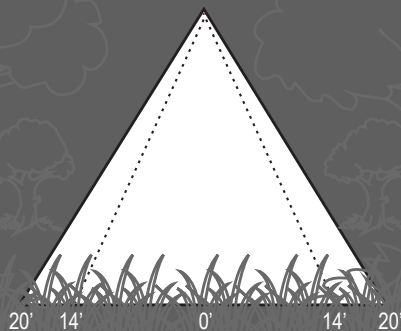

## Specifications and Features:

**Body:** Brass area light hat, aged brass finish

**Lens:** Polycarbonate frosted lens with rubber gaskets

**Warranty:** Lifetime warranty

Diameter: 6.75 in. (17.14 cm)  
Height: 2.5 in. (6.35 cm)  
Lens Height: 2 in. (5.08 cm)  
Lens Diameter: 1.5 in. (3.81 cm)

**WT100**

**HAT ONLY, STEMS  
SOLD SEPARATELY**

**LandLight**  
Enhance The Night

**EASILY CONVERTED  
TO LED WITH THE  
APPROPRIATE BULB**

ALSTEM12  
8' to 12' Diameter

ALSTEM18  
14' to 20' Diameter

ALSTEM24  
16' to 24' Diameter