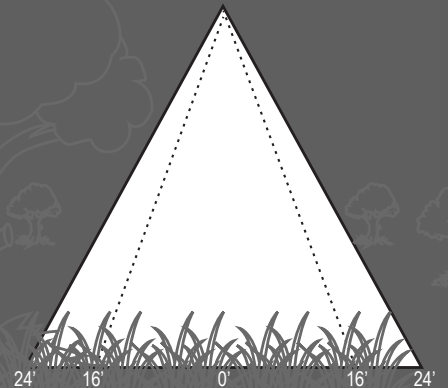

## Specifications and Features:

**Body:** Brass area light hat, aged brass finish

**Lens:** Polycarbonate frosted lens with rubber gaskets

**Warranty:** Lifetime warranty

Diameter: 6.75 in. (17.14 cm)  
Height: 2.5 in. (6.35 cm)  
Lens Height: 2 in. (5.08 cm)  
Lens Diameter: 1.5 in. (3.81 cm)

**WT100**

**HAT ONLY, STEMS  
SOLD SEPARATELY**

**LandLight**  
Enhance The Night

**EASILY CONVERTED  
TO LED WITH THE  
APPROPRIATE BULB**

ALSTEM12  
8' to 12' Diameter

ALSTEM18  
14' to 20' Diameter

ALSTEM24  
16' to 24' Diameter