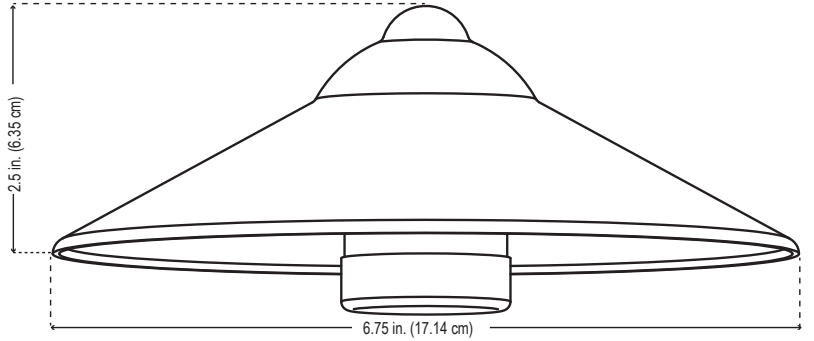

# BRASS AREA LIGHT HAT

## Specifications and Features:

**Body:** Brass area light hat, aged brass finish

**Lens:** Polycarbonate frosted lens with rubber gaskets

**Warranty:** Lifetime warranty

Diameter: 6.75 in. (17.14 cm)  
Height: 2.5 in. (6.35 cm)  
Lens Height: 2 in. (5.08 cm)  
Lens Diameter: 1.5 in. (3.81 cm)

**WT100**

**HAT ONLY, STEMS  
SOLD SEPARATELY**

**LandLight**  
Enhance The Night

**EASILY CONVERTED  
TO LED WITH THE  
APPROPRIATE BULB**

ALSTEM12  
8' to 12' Diameter

ALSTEM18  
14' to 20' Diameter

ALSTEM24  
16' to 24' Diameter